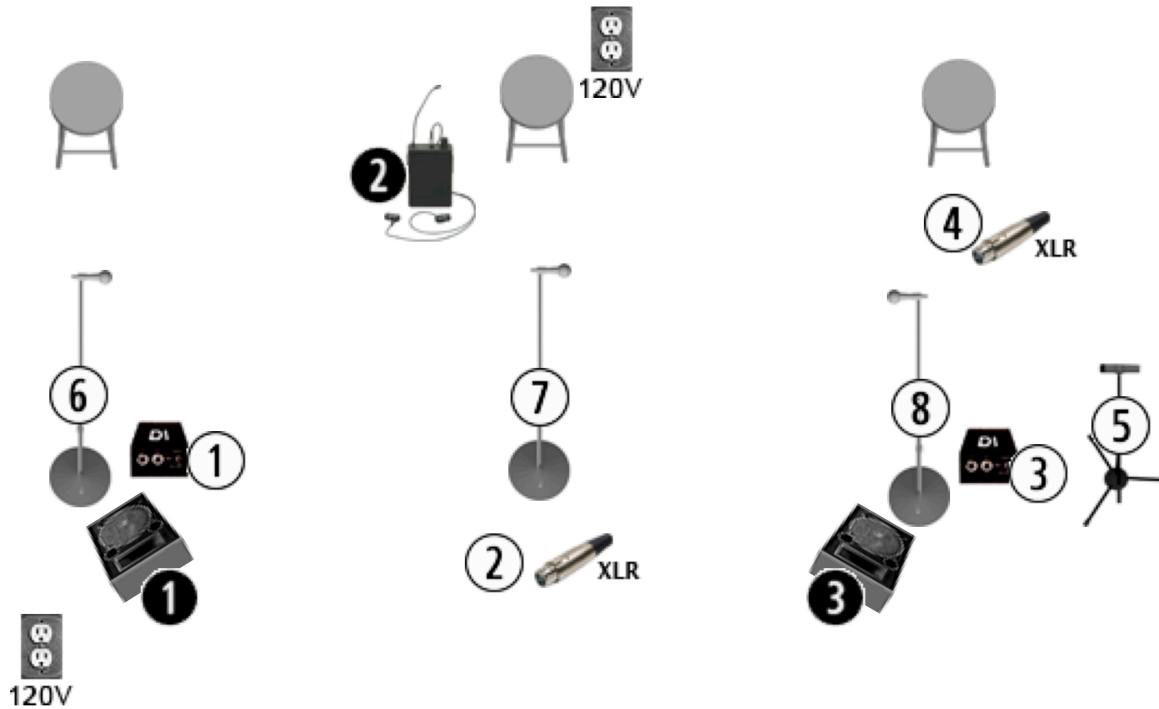

Missy Raines Trio Stage Plot/Input List

1. Aco Gtr DI
2. Bass Mic Line (Mic supplied)
3. Banjo DI (DI supplied)
4. Fiddle Mic Line (mic sup.)
5. Banjo Mic (SM-57)
6. Voc 1 (SM-58)
7. Voc 2 (PS-1, supplied)
8. Voc 3 (SM58)

MONITOR MIXES:

Monitor Mix #1 Ben
 IEM Mix #2 Missy
 Monitor Mix #3 George

NOTE: IEM transmitter located Upstage, Center whenever possible. Please provide pre-fade monitor sent to this point.

CREW:
 Ben Surratt/FOH
 615-812-3163