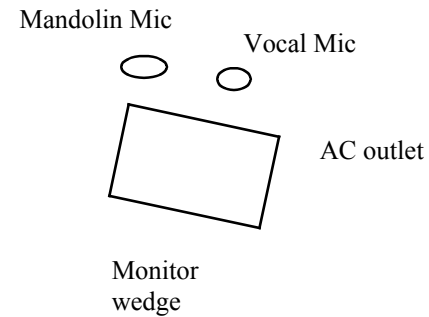

missy raines and the new hip

Stage Plot

FOH Engineer:
Ben Surratt
615-812-3163 cell
615-650-5486
bengineer@therecroomstudio.com

Stage right

Drum Kit: placed near front, not @ back of stage

Aco Gtr DI

Monitor wedge

Stage Left

110V AC

Elec. Gtr Amp Mic