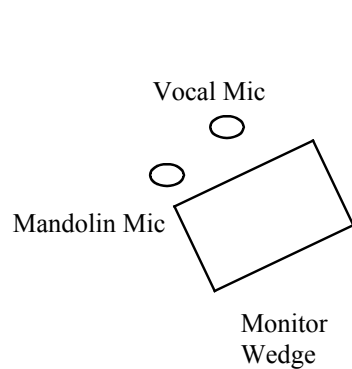

missy raines and the new hip

Stage Plot

FOH Engineer:
Ben Surratt
615-812-3163 cell
615-650-5486
bengineer@therecroomstudio.com

Stage right

Drum Kit: placed near front, not @ back of stage

Aco Gtr DI

Monitor wedge

Stage Left

110V AC

Elec. Gtr Amp Mic